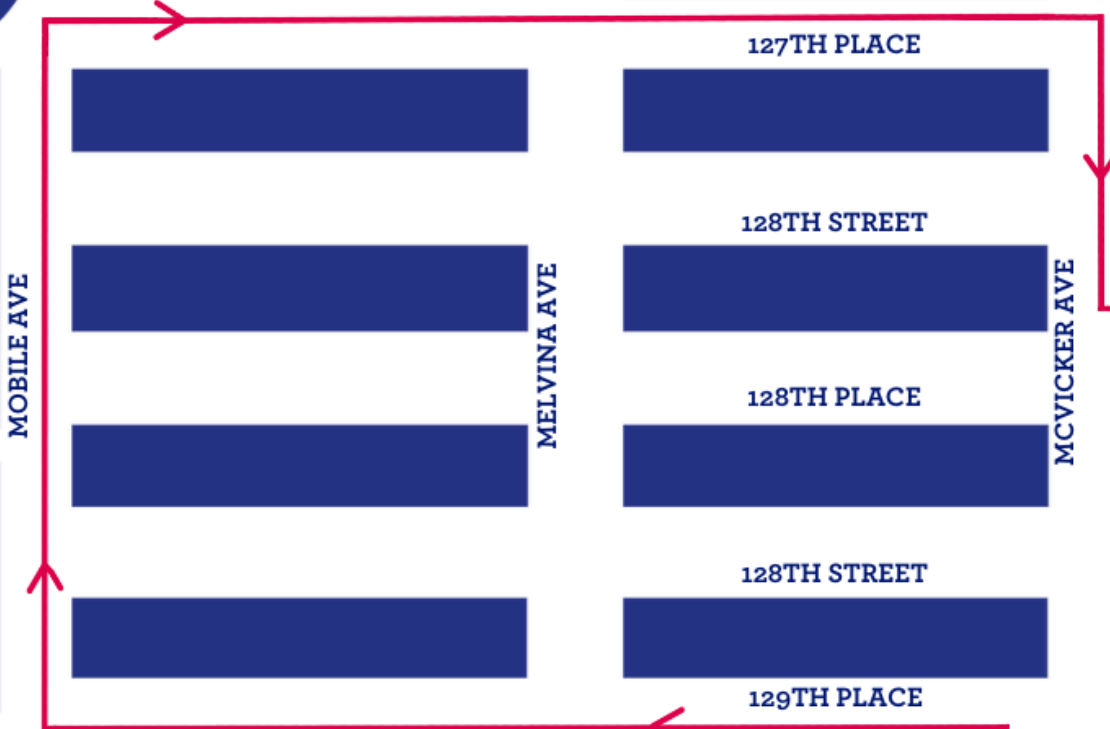

RIDGELAND AVE

127TH STREET

127TH PLACE

128TH STREET

128TH PLACE

128TH STREET

129TH PLACE

MOODY AVE

MEADE AVE

MCVICKER AVE

AUSTIN AVE

MASON AVE

MONITOR AVE

MENARD AVE

CARRIAGE LANE

CENTRAL AVE

5K COURSE

1 MILE LOOP

START

FINISH

Elim

PARKING

PARKING